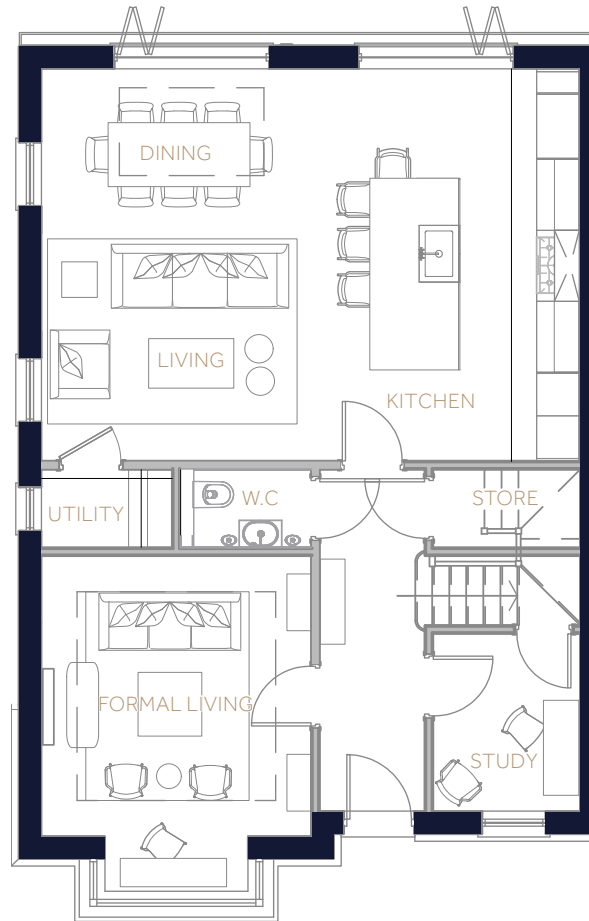

# CLEVELAND BAY

**4 BEDROOM | 4 BATHROOMS | GARDEN**  
**FINISH : CONTEMPORARY**

## GROUND FLOOR M

Formal Living	4.7 x 3.8
W.C	1.8 x 1.1
Study	2.5 x 2.1
Kitchen/Dining	7.6 x 5.5
Utility	1.8 x 1.1
Store	2.1 x 1.1

## FIRST FLOOR M

Master Bedroom	5.5 x 4.0
Master Ensuite	2.3 x 1.4
Bedroom Two	4.2 x 2.9
Bedroom Three	3.5 x 2.9
Bedroom Four	3.2 x 2.5
Family Bathroom	2.4 x 2.5

**TOTAL 153M<sup>2</sup> / 1,636FT<sup>2</sup>**

**GROUND FLOOR**

**FIRST FLOOR**