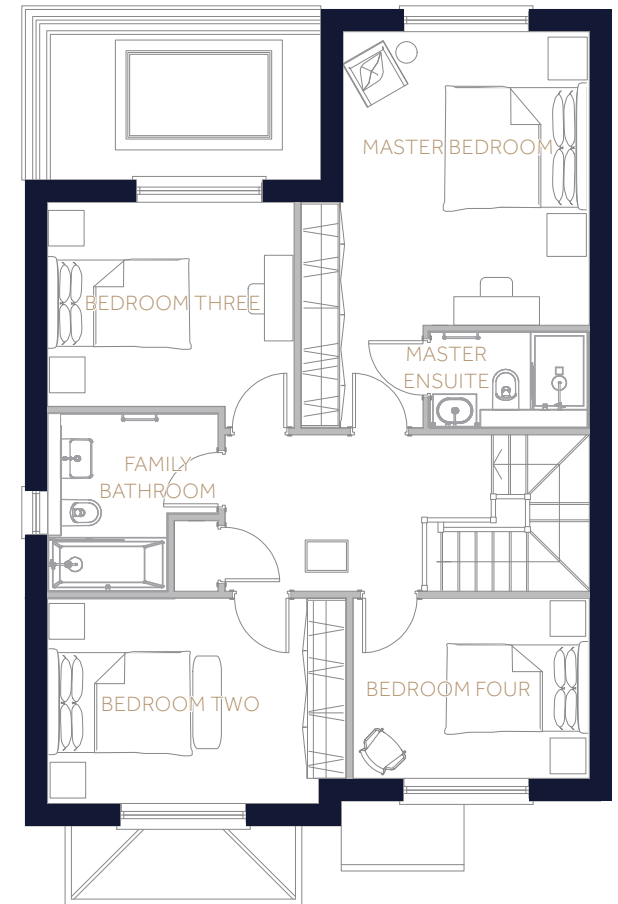

# CLEVELAND BAY

**4 BEDROOM | 4 BATHROOMS | GARDEN**  
**FINISH : CONTEMPORARY**

## GROUND FLOOR M

Formal Living	4.7 x 3.8
W.C	1.8 x 1.1
Study	2.5 x 2.1
Kitchen/Dining	7.6 x 5.5
Utility	1.8 x 1.1
Store	2.1 x 1.1

## FIRST FLOOR M

Master Bedroom	5.5 x 4.0
Master Ensuite	2.3 x 1.4
Bedroom Two	4.2 x 2.9
Bedroom Three	3.5 x 2.9
Bedroom Four	3.2 x 2.5
Family Bathroom	2.4 x 2.5

**TOTAL 153M<sup>2</sup> / 1,636FT<sup>2</sup>**

**GROUND FLOOR**

**FIRST FLOOR**