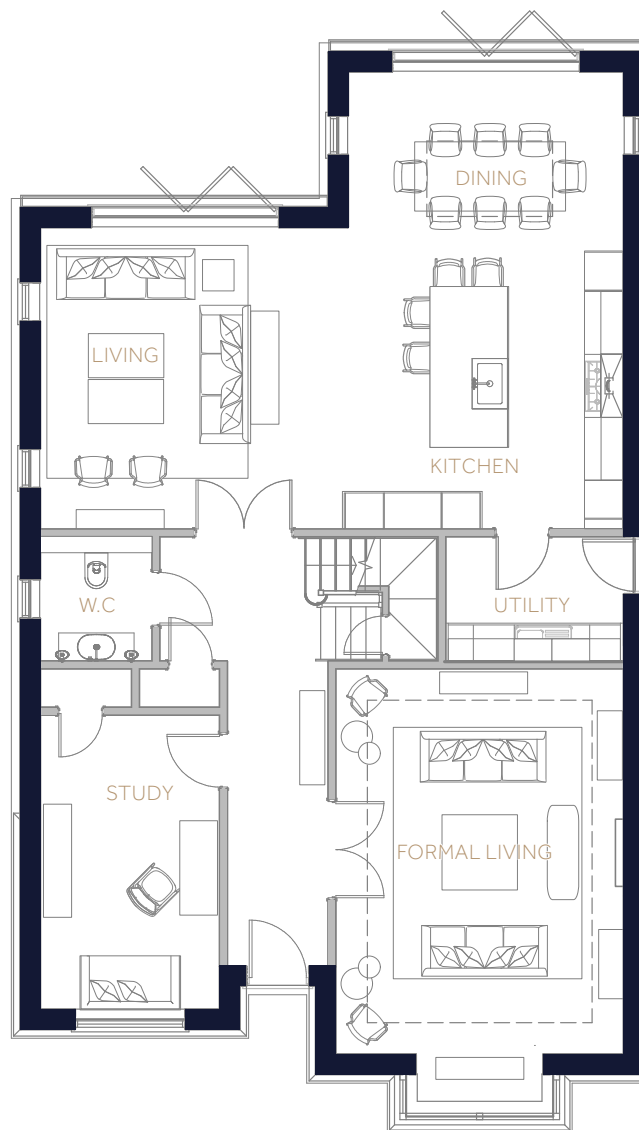

CAMARILLO

4 BEDROOM | 4 BATHROOMS | GARDEN
FINISH : CONTEMPORARY

GROUND FLOOR M

Formal Living	6.9 x 4.6
W.C	2.0 x 1.8
Study	4.7 x 2.8
Kitchen/ Dining	9.3 x 7.3
Utility	2.9 x 2.0

FIRST FLOOR M

Master Bedroom	6.2 x 5.2
Master Ensuite	3.2 x 1.8
Bedroom Two	4.6 x 3.6
Bedroom Two Ensuite	2.9 x 1.9
Bedroom Three	4.6 x 4.8
Bedroom Four	4.0 x 3.0
Family Bathroom	3.1 x 2.2

TOTAL 236M² / 2,530FT²

GROUND FLOOR

FIRST FLOOR