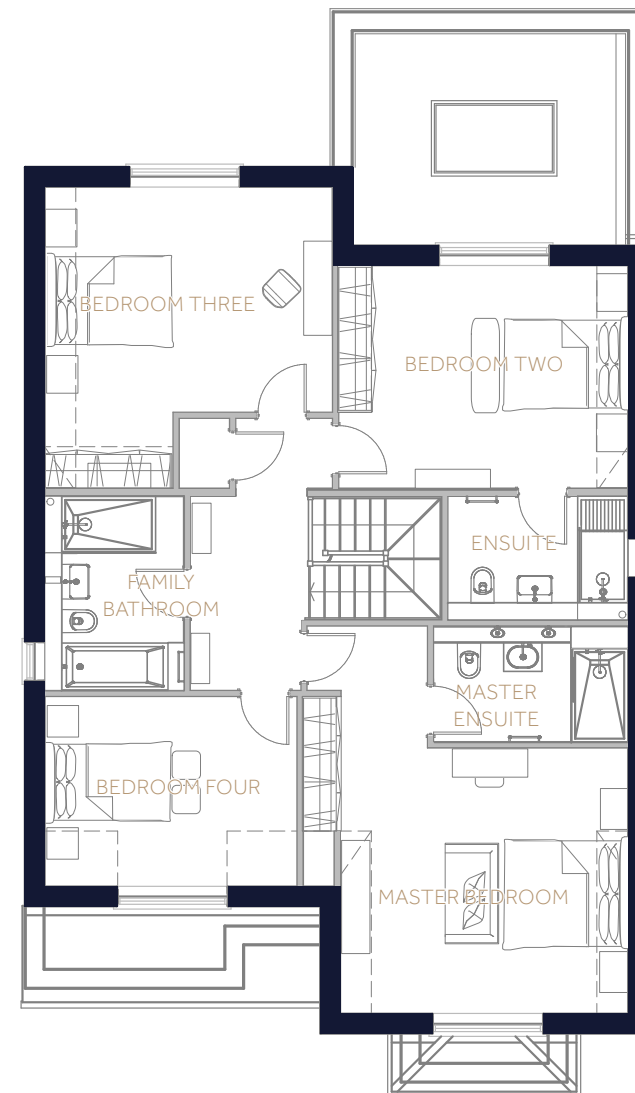

CAMARILLO

4 BEDROOM | 4 BATHROOMS | GARDEN
FINISH : CONTEMPORARY

GROUND FLOOR M

Formal Living	6.9 x 4.6
W.C	2.0 x 1.8
Study	4.7 x 2.8
Kitchen/ Dining	9.3 x 7.3
Utility	2.9 x 2.0

FIRST FLOOR M

Master Bedroom	6.2 x 5.2
Master Ensuite	3.2 x 1.8
Bedroom Two	4.6 x 3.6
Bedroom Two Ensuite	2.9 x 1.9
Bedroom Three	4.6 x 4.8
Bedroom Four	4.0 x 3.0
Family Bathroom	3.1 x 2.2

TOTAL 236M² / 2,530FT²

GROUND FLOOR

FIRST FLOOR