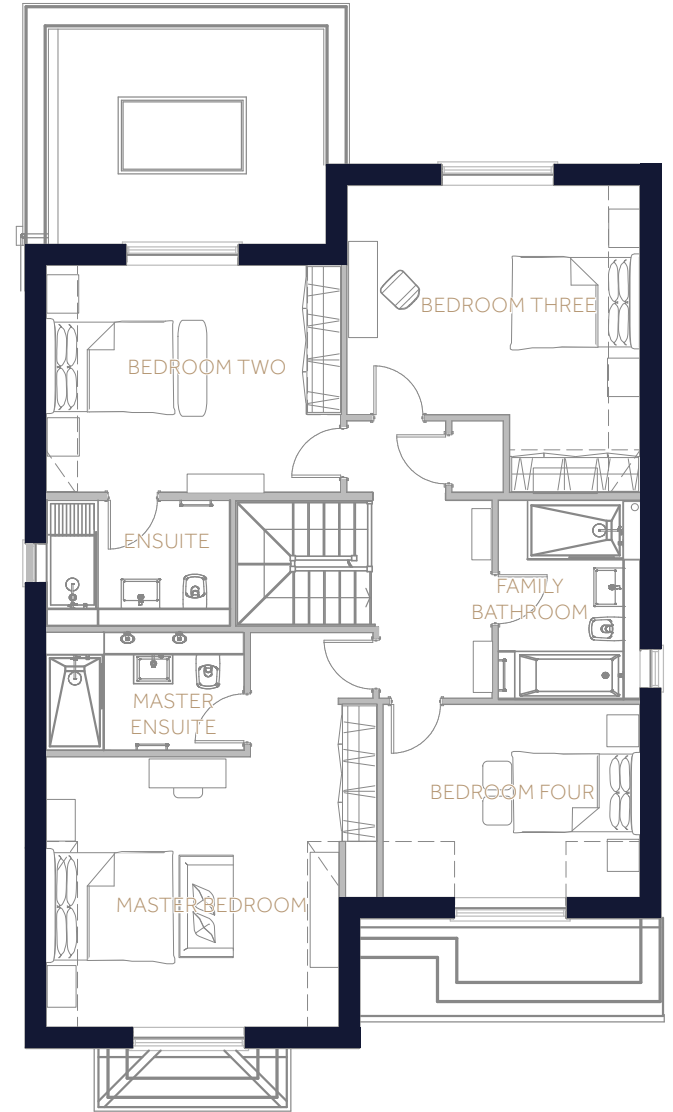

ARDENNAIS

4 BEDROOM | 4 BATHROOMS | GARDEN
FINISH : CLASSIC

GROUND FLOOR M

Formal Living	6.9 x 4.6
W.C	2.0 x 1.8
Study	4.7 x 2.8
Kitchen/ Dining	9.3 x 7.3
Utility	2.9 x 2.0

FIRST FLOOR M

Master Bedroom	6.2 x 5.2
Master Ensuite	3.2 x 1.8
Bedroom Two	4.6 x 3.6
Bedroom Two Ensuite	2.9 x 1.9
Bedroom Three	4.6 x 4.8
Bedroom Four	4.0 x 3.0
Family Bathroom	3.1 x 2.2

TOTAL 236M² / 2,530FT²

GROUND FLOOR

FIRST FLOOR