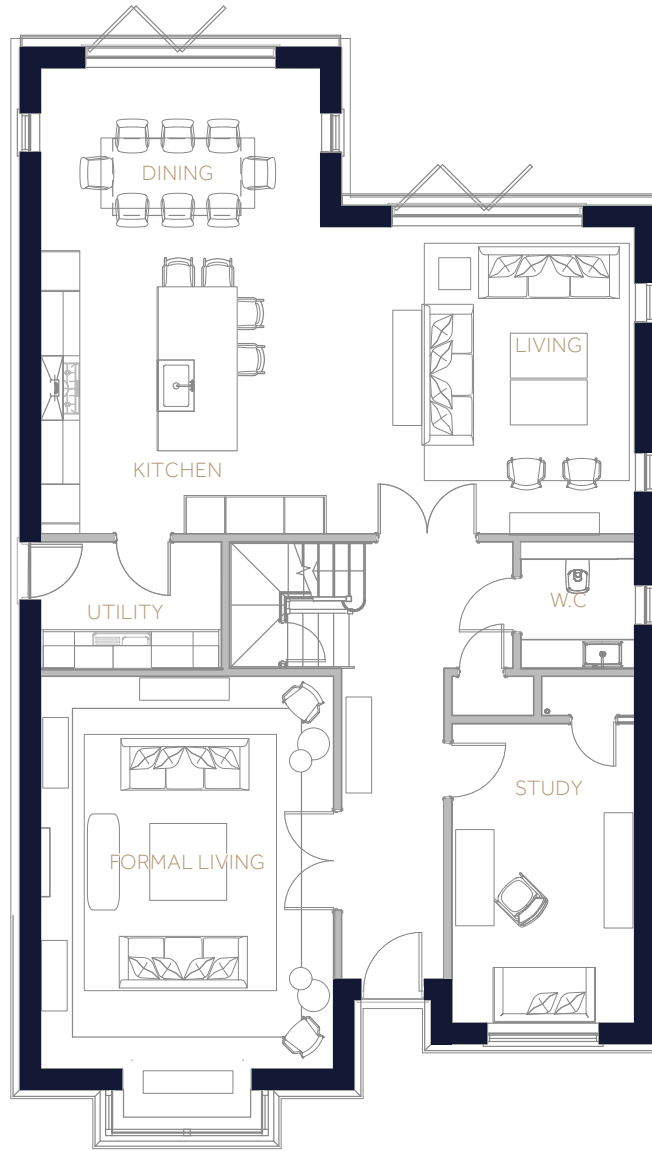

ARDENNAIS

4 BEDROOM | 4 BATHROOMS | GARDEN
FINISH : CLASSIC

GROUND FLOOR M

Formal Living	6.9 x 4.6
W.C	2.0 x 1.8
Study	4.7 x 2.8
Kitchen/ Dining	9.3 x 7.3
Utility	2.9 x 2.0

FIRST FLOOR M

Master Bedroom	6.2 x 5.2
Master Ensuite	3.2 x 1.8
Bedroom Two	4.6 x 3.6
Bedroom Two Ensuite	2.9 x 1.9
Bedroom Three	4.6 x 4.8
Bedroom Four	4.0 x 3.0
Family Bathroom	3.1 x 2.2

TOTAL 236M² / 2,530FT²

GROUND FLOOR

FIRST FLOOR