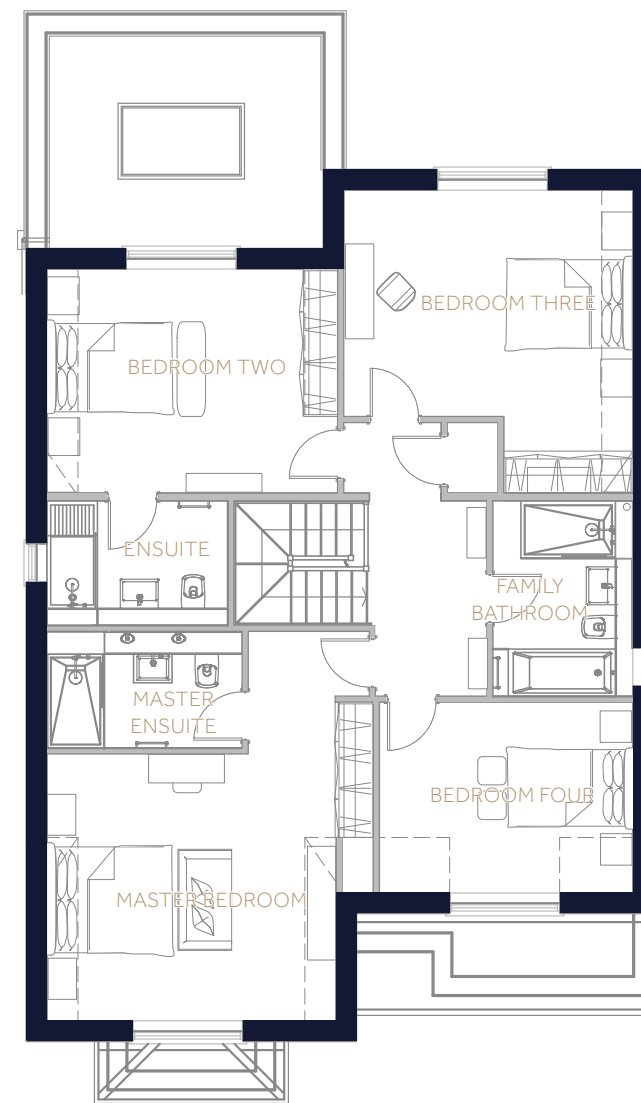

NORIKER

4 BEDROOM | 4 BATHROOMS | GARDEN
FINISH : CONTEMPORARY

GROUND FLOOR M

Formal Living	6.9 x 4.6
W.C	2.0 x 1.8
Study	4.7 x 2.8
Kitchen/ Dining	9.3 x 7.3
Utility	2.9 x 2.0

FIRST FLOOR M

Master Bedroom	6.2 x 5.2
Master Ensuite	3.2 x 1.8
Bedroom Two	4.6 x 3.6
Bedroom Two Ensuite	2.9 x 1.9
Bedroom Three	4.6 x 4.8
Bedroom Four	4.0 x 3.0
Family Bathroom	3.1 x 2.2

TOTAL 236M² / 2,530FT²

GROUND FLOOR

FIRST FLOOR