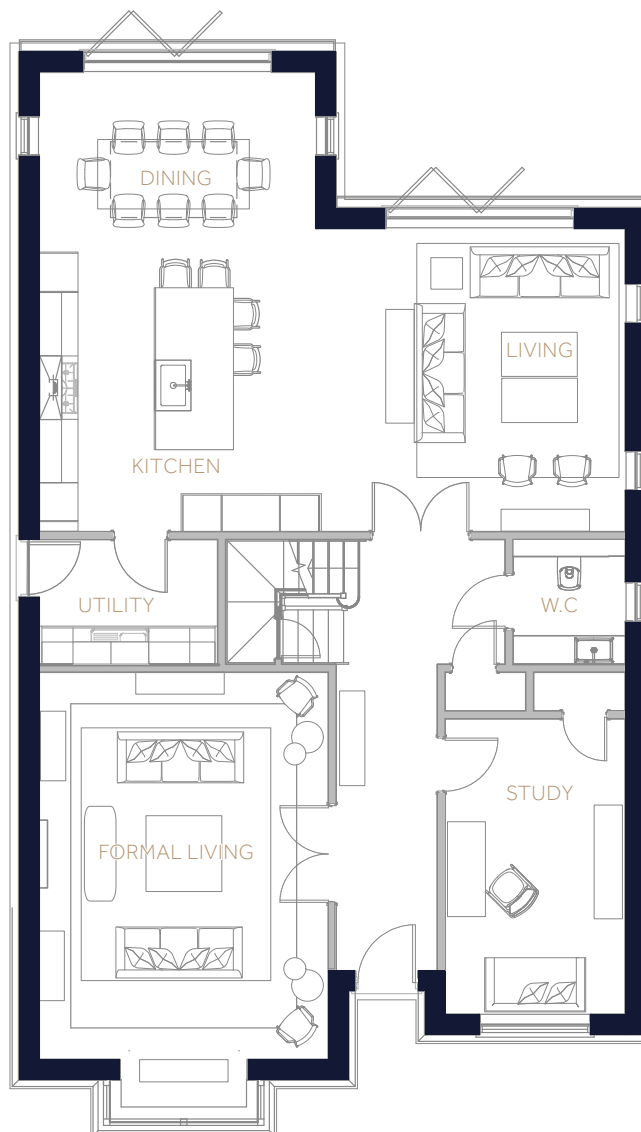

NORIKER

4 BEDROOM | 4 BATHROOMS | GARDEN
FINISH : CONTEMPORARY

GROUND FLOOR M

Formal Living	6.9 x 4.6
W.C	2.0 x 1.8
Study	4.7 x 2.8
Kitchen/ Dining	9.3 x 7.3
Utility	2.9 x 2.0

FIRST FLOOR M

Master Bedroom	6.2 x 5.2
Master Ensuite	3.2 x 1.8
Bedroom Two	4.6 x 3.6
Bedroom Two Ensuite	2.9 x 1.9
Bedroom Three	4.6 x 4.8
Bedroom Four	4.0 x 3.0
Family Bathroom	3.1 x 2.2

TOTAL 236M² / 2,530FT²

GROUND FLOOR

FIRST FLOOR