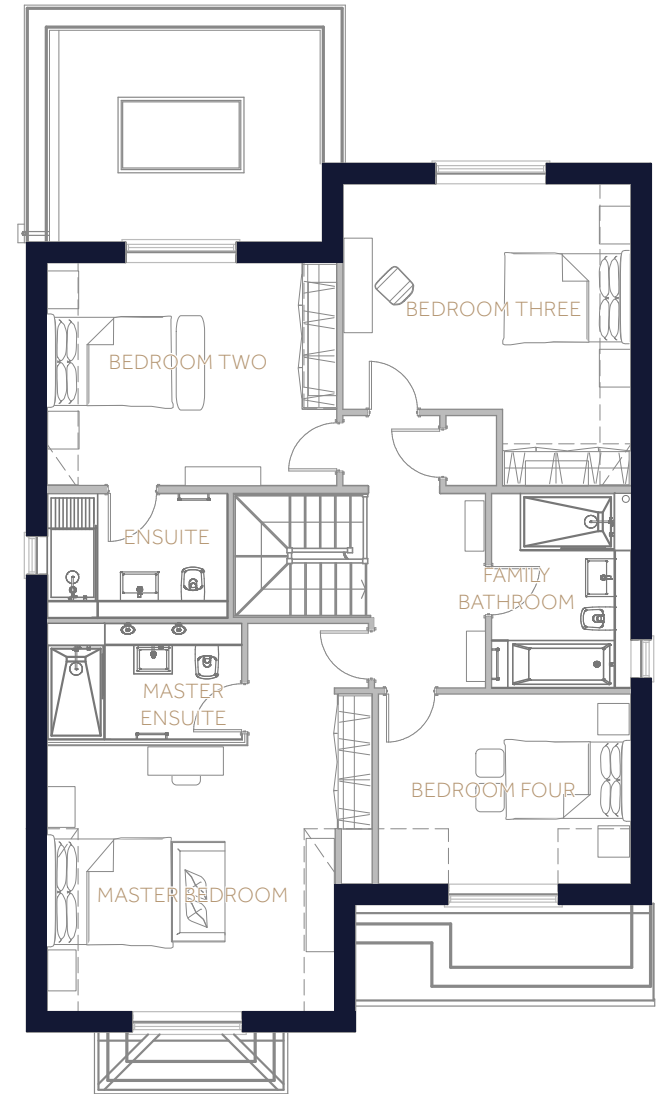

MORGAN

4 BEDROOM | 4 BATHROOMS | GARDEN
FINISH : CONTEMPORARY

GROUND FLOOR M

Formal Living	6.9 x 4.6
W.C	2.0 x 1.8
Study	4.7 x 2.8
Kitchen/ Dining	9.3 x 7.3
Utility	2.9 x 2.0

FIRST FLOOR M

Master Bedroom	6.2 x 5.2
Master Ensuite	3.2 x 1.8
Bedroom Two	4.6 x 3.6
Bedroom Two Ensuite	2.9 x 1.9
Bedroom Three	4.6 x 4.8
Bedroom Four	4.0 x 3.0
Family Bathroom	3.1 x 2.2

TOTAL 236M² / 2,530FT²

GROUND FLOOR

FIRST FLOOR