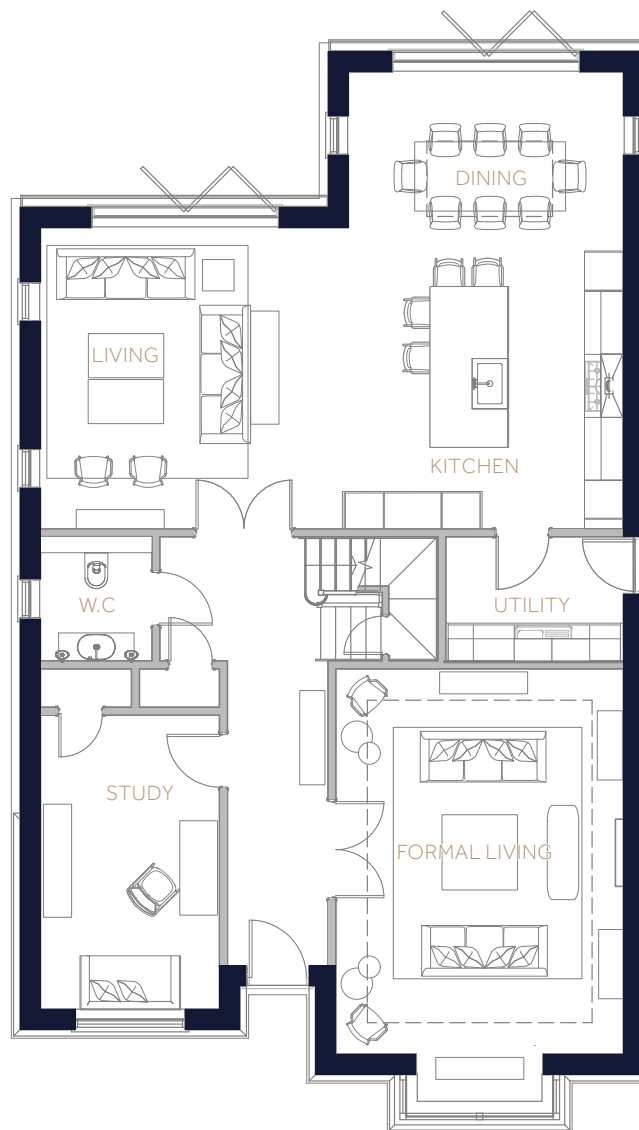

CAMARILLO

4 BEDROOM | 4 BATHROOMS | GARDEN
FINISH : CONTEMPORARY

GROUND FLOOR

	M
Formal Living	6.9 x 4.6
W.C	2.0 x 1.8
Study	4.7 x 2.8
Kitchen/ Dining	9.3 x 7.3
Utility	2.9 x 2.0

FIRST FLOOR

	M
Master Bedroom	6.2 x 5.2
Master Ensuite	3.2 x 1.8
Bedroom Two	4.6 x 3.6
Bedroom Two Ensuite	2.9 x 1.9
Bedroom Three	4.6 x 4.8
Bedroom Four	4.0 x 3.0
Family Bathroom	3.1 x 2.2

TOTAL 236M² / 2,530FT²

GROUND FLOOR

FIRST FLOOR