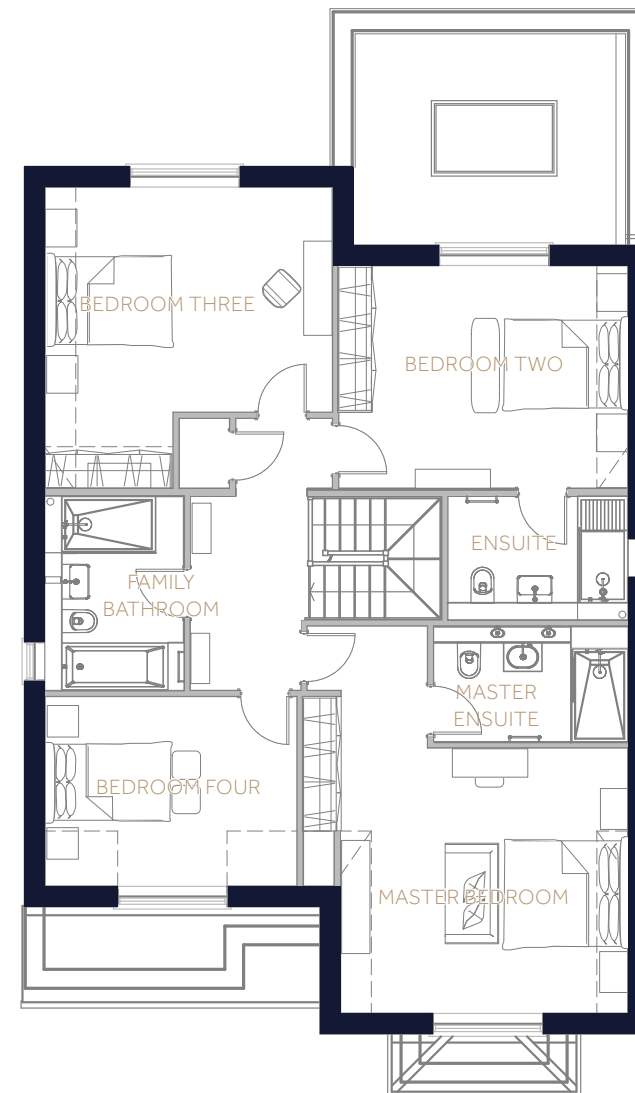

CAMARILLO

4 BEDROOM | 4 BATHROOMS | GARDEN
FINISH : CONTEMPORARY

GROUND FLOOR

	M
Formal Living	6.9 x 4.6
W.C	2.0 x 1.8
Study	4.7 x 2.8
Kitchen/ Dining	9.3 x 7.3
Utility	2.9 x 2.0

FIRST FLOOR

	M
Master Bedroom	6.2 x 5.2
Master Ensuite	3.2 x 1.8
Bedroom Two	4.6 x 3.6
Bedroom Two Ensuite	2.9 x 1.9
Bedroom Three	4.6 x 4.8
Bedroom Four	4.0 x 3.0
Family Bathroom	3.1 x 2.2

TOTAL 236M² / 2,530FT²

GROUND FLOOR

FIRST FLOOR