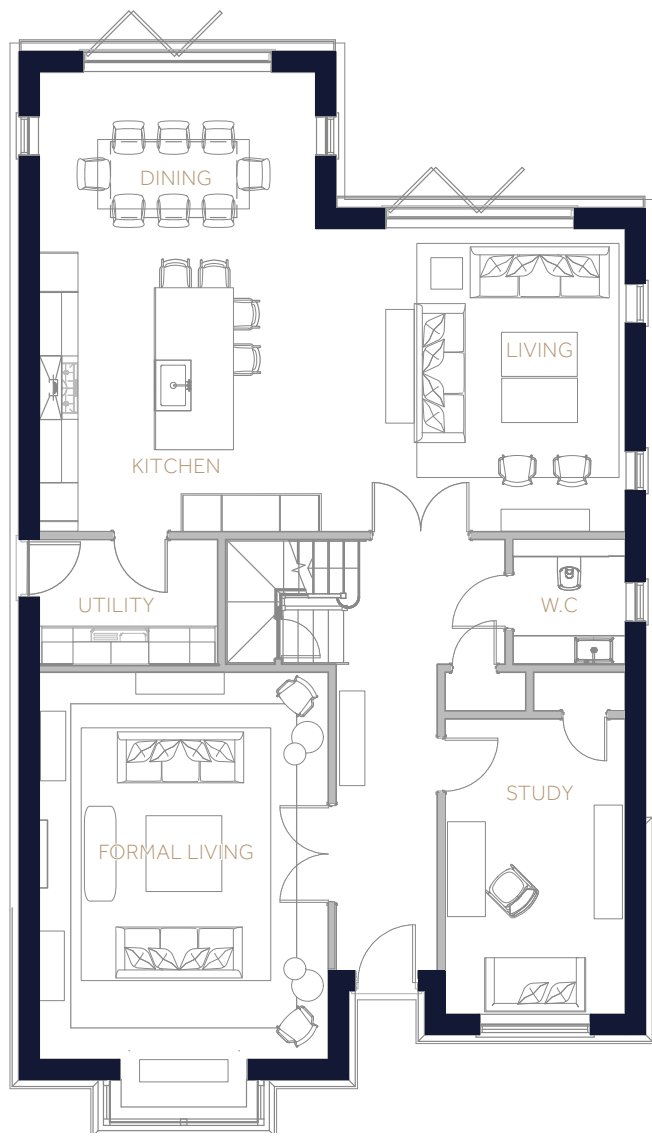

NORIKER

4 BEDROOM | 4 BATHROOMS | GARDEN
FINISH : CONTEMPORARY

GROUND FLOOR

	M
Formal Living	6.9 x 4.6
W.C	2.0 x 1.8
Study	4.7 x 2.8
Kitchen/ Dining	9.3 x 7.3
Utility	2.9 x 2.0

FIRST FLOOR

	M
Master Bedroom	6.2 x 5.2
Master Ensuite	3.2 x 1.8
Bedroom Two	4.6 x 3.6
Bedroom Two Ensuite	2.9 x 1.9
Bedroom Three	4.6 x 4.8
Bedroom Four	4.0 x 3.0
Family Bathroom	3.1 x 2.2

TOTAL 236M² / 2,530FT²

GROUND FLOOR

FIRST FLOOR