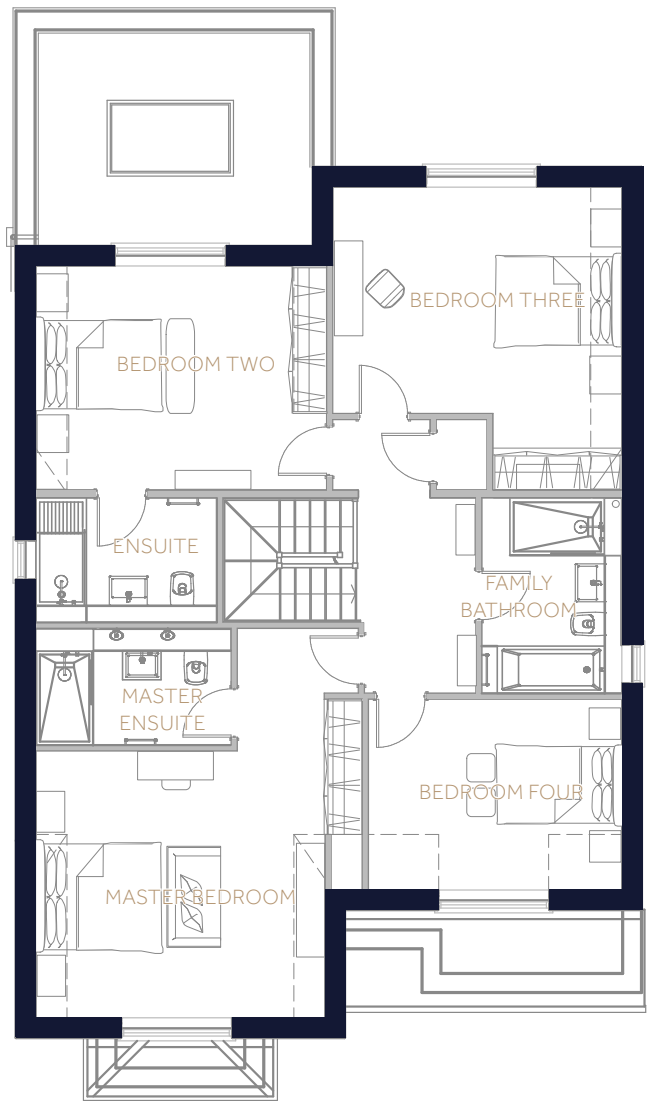

NORIKER

4 BEDROOM | 4 BATHROOMS | GARDEN
FINISH : CONTEMPORARY

GROUND FLOOR

	M
Formal Living	6.9 x 4.6
W.C	2.0 x 1.8
Study	4.7 x 2.8
Kitchen/ Dining	9.3 x 7.3
Utility	2.9 x 2.0

FIRST FLOOR

	M
Master Bedroom	6.2 x 5.2
Master Ensuite	3.2 x 1.8
Bedroom Two	4.6 x 3.6
Bedroom Two Ensuite	2.9 x 1.9
Bedroom Three	4.6 x 4.8
Bedroom Four	4.0 x 3.0
Family Bathroom	3.1 x 2.2

TOTAL 236M² / 2,530FT²

GROUND FLOOR

FIRST FLOOR